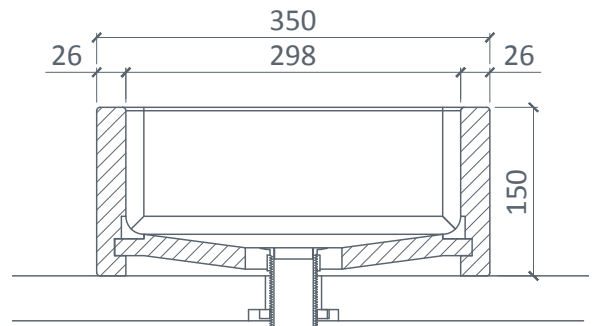

Rectangular teak counter mounted basin with a slightly concave base.

● TECHNICAL

PLAN VIEW

FRONT SECTION

SIDE SECTION

● DATA

Construction:	_____	Constructional teak veneer, agba marine ply
Hardware:	_____	Chrome push operated waste
Finishes:	_____	Low gloss marine lacquer or hot washed
Care instructions:	_____	Please follow this link to the finishes and care instructions webpage