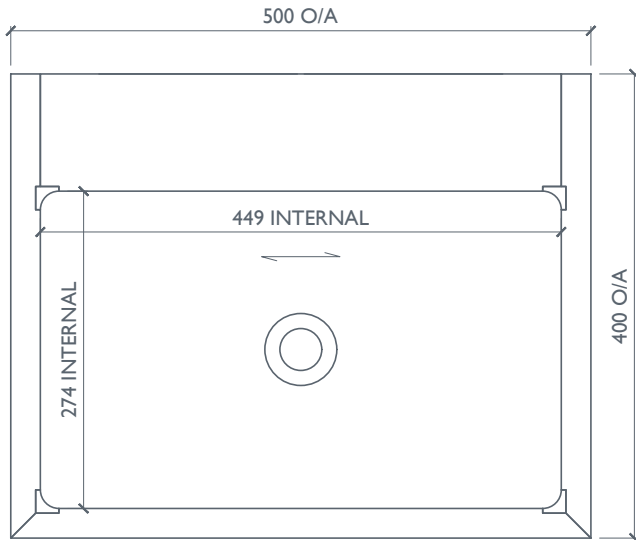

WILLIAM GARVEY
FURNITURE DESIGNERS & MAKERS

GEO BASIN WALL MOUNTED WITH OPTIONAL OVERFLOW

Rectangular teak wall mounted basin with a slightly concave base. Tap holes drilled to requirement.

TECHNICAL

PLAN VIEW

Rectangular teak counter mounted basin with a slightly concave base.

● TECHNICAL

PLAN VIEW

FRONT SECTION

SIDE SECTION

● DATA

Construction:	_____	Constructional teak veneer, agba marine ply
Hardware:	_____	Chrome push operated waste
Finishes:	_____	Low gloss marine lacquer or hot washed
Care instructions:	_____	Please follow this link to the finishes and care instructions webpage