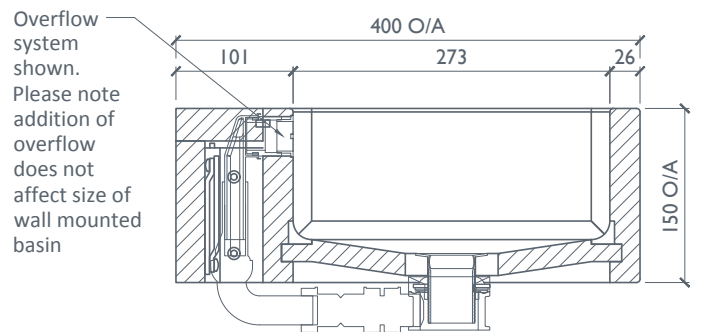

WILLIAM GARVEY
FURNITURE DESIGNERS & MAKERS

GEO BASIN WALL MOUNTED WITH OPTIONAL OVERFLOW

Rectangular teak wall mounted basin with a slightly concave base. Tap holes drilled to requirement.

TECHNICAL

PLAN VIEW

SECTION

DATA

Construction:	_____	Constructional teak veneer, agba marine ply
Hardware:	_____	Chrome push operated waste (Overflows are custom components)
Finishes:	_____	Low gloss marine lacquer or hot washed
Care instructions:	_____	Please follow this link to the finishes and care instructions webpage

Rectangular teak counter mounted basin with a slightly concave base.

● TECHNICAL

PLAN VIEW

FRONT SECTION

SIDE SECTION

● DATA

Construction:	_____	Constructional teak veneer, agba marine ply
Hardware:	_____	Chrome push operated waste
Finishes:	_____	Low gloss marine lacquer or hot washed
Care instructions:	_____	Please follow this link to the finishes and care instructions webpage