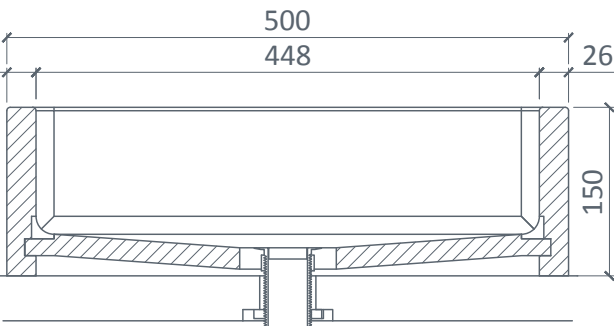

Rectangular teak counter mounted basin with a slightly concave base.

● TECHNICAL

PLAN VIEW

FRONT SECTION

SIDE SECTION

● DATA

Construction:	_____	Constructional teak veneer, agba marine ply
Hardware:	_____	Chrome push operated waste
Finishes:	_____	Low gloss marine lacquer or hot washed
Care instructions:	_____	Please follow this link to the finishes and care instructions webpage