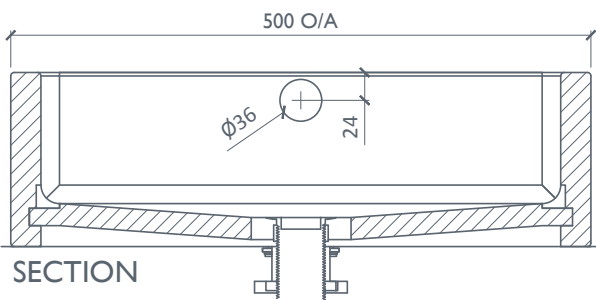

WILLIAM GARVEY
FURNITURE DESIGNERS & MAKERS

GEO BASIN WALL MOUNTED WITH OPTIONAL OVERFLOW

Rectangular teak wall mounted basin with a slightly concave base. Tap holes drilled to requirement.

TECHNICAL

PLAN VIEW

SECTION

DATA

Construction:	_____	Constructional teak veneer, agba marine ply
Hardware:	_____	Chrome push operated waste (Overflows are custom components)
Finishes:	_____	Low gloss marine lacquer or hot washed
Care instructions:	_____	Please follow this link to the finishes and care instructions webpage

Rectangular teak counter mounted basin with a slightly concave base.

● TECHNICAL

PLAN VIEW

FRONT SECTION

SIDE SECTION

● DATA

Construction:	_____	Constructional teak veneer, agba marine ply
Hardware:	_____	Chrome push operated waste
Finishes:	_____	Low gloss marine lacquer or hot washed
Care instructions:	_____	Please follow this link to the finishes and care instructions webpage