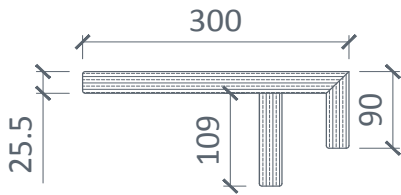

WILLIAM GARVEY
FURNITURE DESIGNERS & MAKERS

COCKTAIL SHELVES

Small - Removable cantilevered teak bath shelf.

Large - Removable suspended teak bath shelf with two storage areas.

TECHNICAL

SMALL BATH SHELF

LARGE BATH SHELF

DATA

Construction	Constructional teak veneer, agba marine ply
Finish	Low gloss marine lacquer or hot washed
Care Instructions	Please follow this link to the finishes and care instructions webpage

Most elements of our products can be made to suit your designs & all can be made to specific sizes. Please get in touch for a quote.