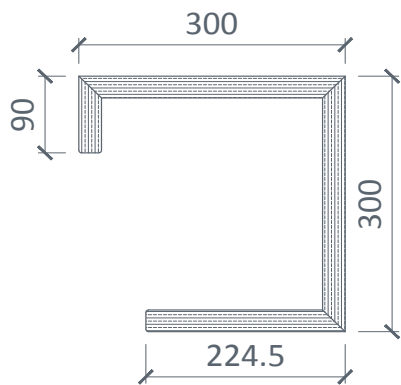

WILLIAM GARVEY
FURNITURE DESIGNERS & MAKERS

COCKTAIL SHELVES

Small - Removable cantilevered teak bath shelf.

Large - Removable suspended teak bath shelf with two storage areas.

TECHNICAL

SMALL BATH SHELF

LARGE BATH SHELF