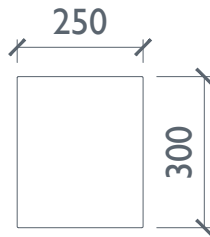

WILLIAM GARVEY
FURNITURE DESIGNERS & MAKERS

STOOL

Teak stool to accompany deep Geo baths for easier entry.

TECHNICAL

STOOL PLAN

STOOL ELEVATION

SIDE VIEW

DATA