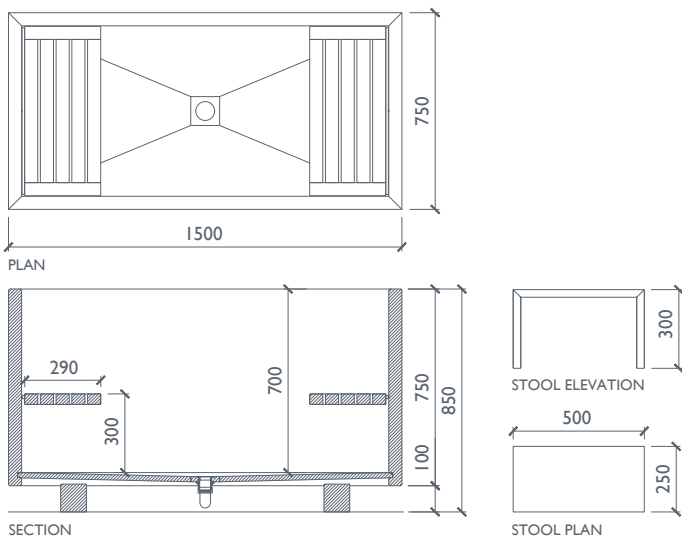

GEO DEEP SINGLE

STOOL ELEVATION

STOOL PLAN

DATA

Construction:	Constructional teak veneer, agba marine ply
Weight filled/empty:	461kg/83kg
Total Volume:	378 litres
Hardware:	Chrome captive waste, low profile trap
Finishes:	Low gloss marine lacquer or hot washed
Care instructions:	Please follow this link to the finishes and care instructions webpage

Most elements of our products can be made to suit your designs & all can be made to specific sizes. Please get in touch for a quote.

WILLIAM GARVEY
FURNITURE DESIGNERS & MAKERS

● GEO DEEP DOUBLE

Deep soaking tub with two removable benches. Bath supported on two adjustable bearers. Supplied with a stool for easier entry.

● TECHNICAL

● DATA

Construction:	Constructional teak veneer, agba marine ply
Weight filled/empty:	567kg/112kg
Total Volume:	637 litres
Hardware:	Chrome captive waste, low profile trap
Finishes:	Low gloss marine lacquer or hot washed
Care instructions:	Please follow this link to the finishes and care instructions webpage