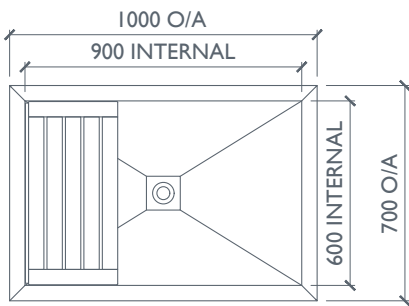

WILLIAM GARVEY
FURNITURE DESIGNERS & MAKERS

GEO DEEP SINGLE

Deep soaking tub with one removable bench. Bath supported on two adjustable bearers. Supplied with a stool for easier entry.

TECHNICAL

PLAN VIEW

GEO DEEP SINGLE

STOOL ELEVATION

STOOL PLAN

DATA

Construction:	Constructional teak veneer, agba marine ply
Weight filled/empty:	461kg/83kg
Total Volume:	378 litres
Hardware:	Chrome captive waste, low profile trap
Finishes:	Low gloss marine lacquer or hot washed
Care instructions:	Please follow this link to the finishes and care instructions webpage

Most elements of our products can be made to suit your designs & all can be made to specific sizes. Please get in touch for a quote.

WILLIAM GARVEY
FURNITURE DESIGNERS & MAKERS

● GEO DEEP DOUBLE

Deep soaking tub with two removable benches. Bath supported on two adjustable bearers. Supplied with a stool for easier entry.

● TECHNICAL

● DATA

Construction:	Constructional teak veneer, agba marine ply
Weight filled/empty:	567kg/112kg
Total Volume:	637 litres
Hardware:	Chrome captive waste, low profile trap
Finishes:	Low gloss marine lacquer or hot washed
Care instructions:	Please follow this link to the finishes and care instructions webpage