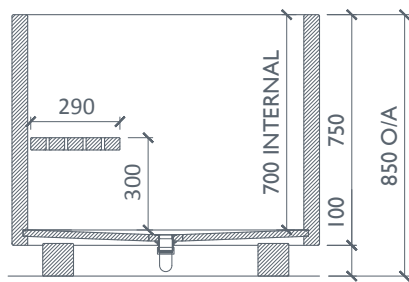

WILLIAM GARVEY
FURNITURE DESIGNERS & MAKERS

GEO DEEP SINGLE

Deep soaking tub with one removable bench. Bath supported on two adjustable bearers. Supplied with a stool for easier entry.

TECHNICAL

PLAN VIEW

GEO DEEP SINGLE

STOOL ELEVATION

STOOL PLAN

DATA

Construction:	Constructional teak veneer, agba marine ply
Weight filled/empty:	461kg/83kg
Total Volume:	378 litres
Hardware:	Chrome captive waste, low profile trap
Finishes:	Low gloss marine lacquer or hot washed
Care instructions:	Please follow this link to the finishes and care instructions webpage

Most elements of our products can be made to suit your designs & all can be made to specific sizes. Please get in touch for a quote.

WILLIAM GARVEY
FURNITURE DESIGNERS & MAKERS

● GEO DEEP DOUBLE

Deep soaking tub with two removable benches. Bath supported on two adjustable bearers. Supplied with a stool for easier entry.

● TECHNICAL

● DATA

Construction:	Constructional teak veneer, agba marine ply
Weight filled/empty:	567kg/112kg
Total Volume:	637 litres
Hardware:	Chrome captive waste, low profile trap
Finishes:	Low gloss marine lacquer or hot washed
Care instructions:	Please follow this link to the finishes and care instructions webpage