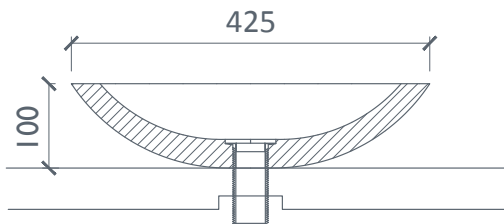

WILLIAM GARVEY
FURNITURE DESIGNERS & MAKERS

● HELIO BASIN

Turned, hemispherical solid teak basin for counter mounting. Available in standard, shallow and bespoke dimensions.

● TECHNICAL

SECTION SHALLOW BASIN

SECTION DEEP BASIN

● DATA

Construction:	_____	Solid teak
Hardware:	_____	Chrome push operated waste
Finishes:	_____	Low gloss marine lacquer
Care instructions:	_____	Please follow this link to the finishes and care instructions webpage