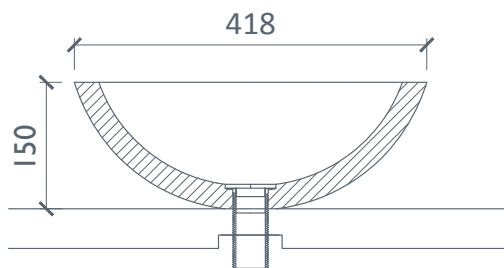

WILLIAM GARVEY
FURNITURE DESIGNERS & MAKERS

● HELIO BASIN

Turned, hemispherical solid teak basin for counter mounting. Available in standard, shallow and bespoke dimensions.

● TECHNICAL

SECTION SHALLOW BASIN

SECTION DEEP BASIN

● DATA

Construction:	_____	Solid teak
Hardware:	_____	Chrome push operated waste
Finishes:	_____	Low gloss marine lacquer
Care instructions:	_____	Please follow this link to the finishes and care instructions webpage