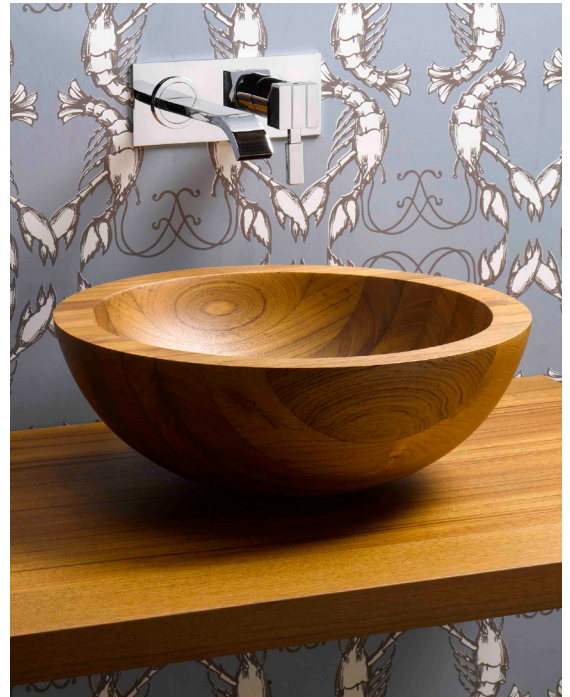

WILLIAM GARVEY
FURNITURE DESIGNERS & MAKERS

● HELIO BASIN

Turned, hemispherical solid teak basin for counter mounting. Available in standard, shallow and bespoke dimensions.

● TECHNICAL

SECTION SHALLOW BASIN

SECTION DEEP BASIN

● DATA

Construction:	_____	Solid teak
Hardware:	_____	Chrome push operated waste
Finishes:	_____	Low gloss marine lacquer
Care instructions:	_____	Please follow this link to the finishes and care instructions webpage