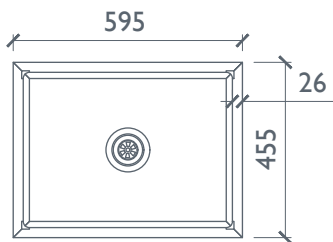

TECHNICAL

BELFAST