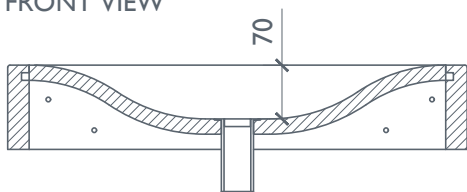

Most elements of our products can be made to suit your designs & all can be made to specific sizes. Please get in touch for a quote.

WILLIAM GARVEY
FURNITURE DESIGNERS & MAKERS

SHORT WAVE BASIN

Rectangular wall or counter mounted teak basin with shaped base.

TECHNICAL

PLAN VIEW

FRONT VIEW

SECTION

DATA

Construction:	Constructional teak veneer, agba marine ply
Hardware:	Chrome push operated waste
Finishes:	Low gloss marine lacquer
Care instructions:	Please follow this link to the finishes and care instructions webpage