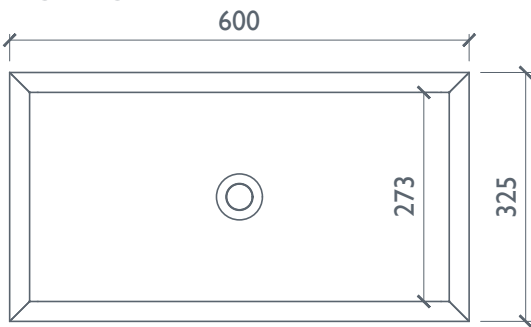

WILLIAM GARVEY
FURNITURE DESIGNERS & MAKERS

SHORT WAVE BASIN

Rectangular wall or counter mounted teak basin with shaped base.

TECHNICAL

PLAN VIEW