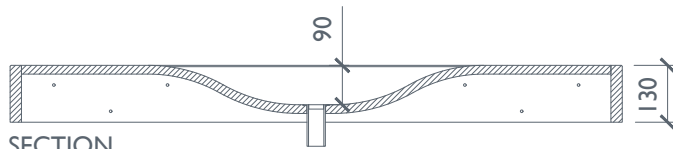

WILLIAM GARVEY
FURNITURE DESIGNERS & MAKERS

LONG WAVE BASIN

Rectangular wall or counter mounted teak basin with shaped base.

TECHNICAL

PLAN VIEW

FRONT VIEW

SECTION

DATA

Most elements of our products can be made to suit your designs & all can be made to specific sizes. Please get in touch for a quote.

WILLIAM GARVEY
FURNITURE DESIGNERS & MAKERS

SHORT WAVE BASIN

Rectangular wall or counter mounted teak basin with shaped base.