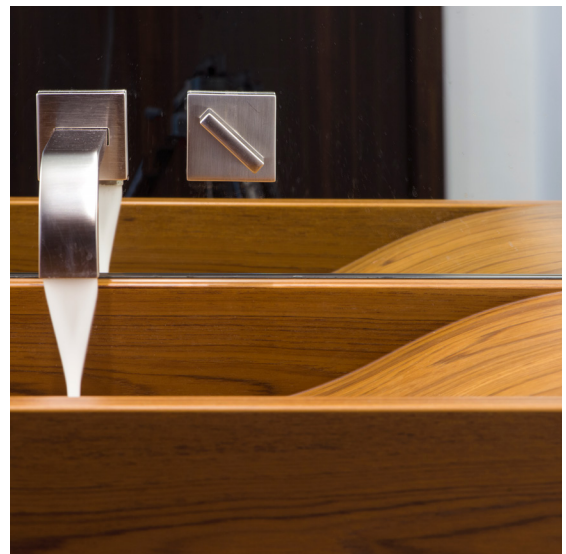

DATA

Construction:	Constructional teak veneer, agba marine ply
Hardware:	Chrome push operated waste
Finishes:	Low gloss marine lacquer
Care instructions:	Please follow this link to the finishes and care instructions webpage

Most elements of our products can be made to suit your designs & all can be made to specific sizes. Please get in touch for a quote.