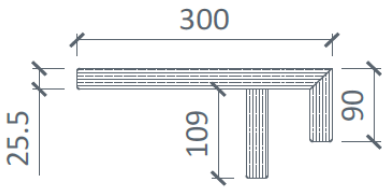

SHELF •

LARGE BATH SHELF

SMALL BATH SHELF

Large - Removable suspended shelf with two storage areas.

Small - Removable cantilevered shelf.

Construction: Veneer, Agba Marine-Ply in Teak, Maple, Cedar, Oak or Walnut
 Finishes: Low-gloss Marine Lacquered
 Care instructions: Click this [link](#) for our finishes and care instructions webpage