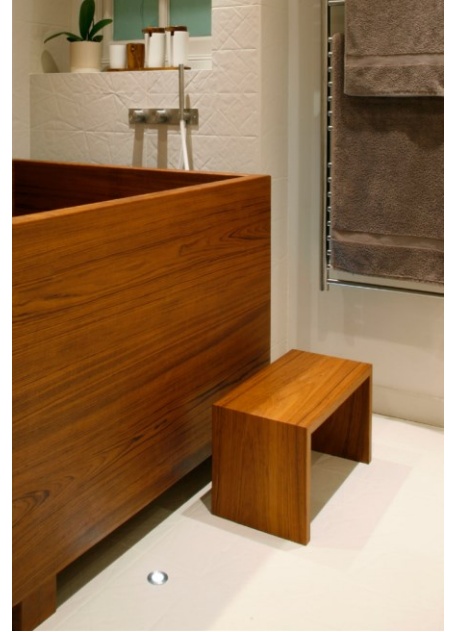

STOOL •

STOOL PLAN

STOOL ELEVATION

SIDE VIEW

Stool, available separately or supplied with the Deep Geo baths for easier entry.

Construction: Veneer, Agba Marine-Ply in Teak, Oak, Maple, Cedar or Walnut
 Finishes: Low-gloss Marine Lacquered
 Care instructions: Click this [link](#) for our finishes and care instructions webpage

SHELF •

LARGE BATH SHELF

SMALL BATH SHELF

Large - Removable suspended shelf with two storage areas.

Small - Removable cantilevered shelf.

Construction: Veneer, Agba Marine-Ply in Teak, Maple, Cedar, Oak or Walnut
 Finishes: Low-gloss Marine Lacquered
 Care instructions: Click this [link](#) for our finishes and care instructions webpage