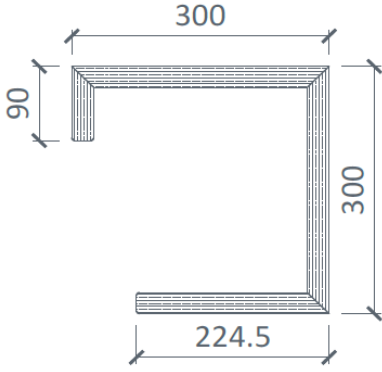

SHELF •

LARGE BATH SHELF

SMALL BATH SHELF

Large - Removable suspended shelf with two storage areas.

Small - Removable cantilevered shelf.

Construction: Veneer, Agba Marine-Ply in Teak, Maple, Cedar, Oak or Walnut
 Finishes: Low-gloss Marine Lacquered
 Care instructions: Click this [link](#) for our finishes and care instructions webpage