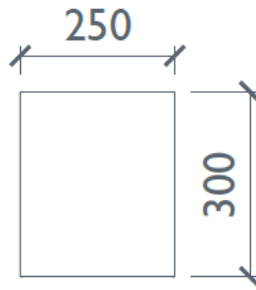

STOOL •

STOOL PLAN

STOOL ELEVATION

SIDE VIEW

Stool, available separately or supplied with the Deep Geo baths for easier entry.

Construction: Veneer, Agba Marine-Ply in Teak, Oak, Maple, Cedar or Walnut
 Finishes: Low-gloss Marine Lacquered
 Care instructions: Click this [link](#) for our finishes and care instructions webpage

SHELF •

LARGE BATH SHELF

SMALL BATH SHELF

Large - Removable suspended shelf with two storage areas.

Small - Removable cantilevered shelf.

Construction: Veneer, Agba Marine-Ply in Teak, Maple, Cedar, Oak or Walnut
 Finishes: Low-gloss Marine Lacquered
 Care instructions: Click this [link](#) for our finishes and care instructions webpage