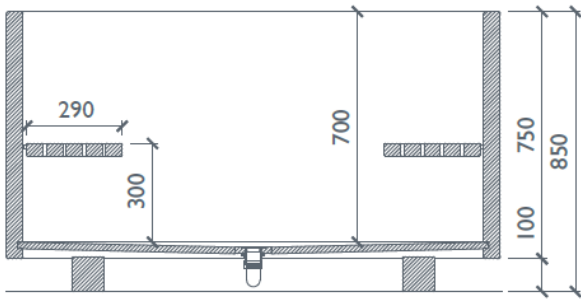

BATH - DEEP SINGLE •

PLAN VIEW

GEO DEEP SINGLE

STOOL PLAN

Deep soaking tub with one removable bench, and is supported on two adjustable bearers. Supplied with a stool for easier entry.

- Construction: Veneer, Agba Marine-Ply in Teak, Maple, Cedar, Oak or Walnut
- Finishes: Low-gloss Marine Lacquered
- Weight filled/empty: 461kg/83kg
- Total Volume: 378 litres
- Hardware/Fittings: Captive waste in polished/brushed Chrome, Copper, Brass, Gold, Nickel, [or click for colours](#)
- Low profile P-trap
- Care instructions: Click this [link](#) for our finishes and care instructions webpage

BATH - DEEP DOUBLE •

Deep soaking tub with two removable benches, and is supported on two adjustable bearers. Supplied with a stool for easier entry.

PLAN

SECTION

STOOL PLAN

- Construction: Veneer, Agba Marine-Ply in Teak, Maple, Cedar, Oak or Walnut
- Finishes: Low-gloss Marine Lacquered
- Weight filled/empty: 567kg/112kg
- Total Volume: 637 litres
- Hardware/Fittings: Captive waste in polished/brushed Chrome, Copper, Brass, Gold, Nickel, [or click for colours](#)
- Care instructions: Click this [link](#) for our finishes and care instructions webpage