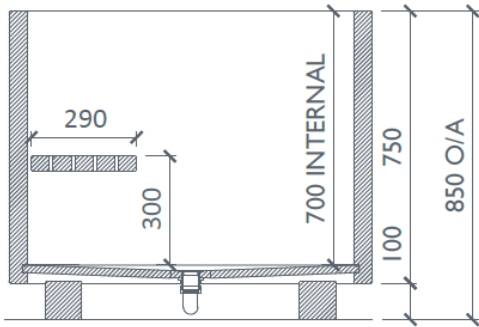

BATH - DEEP SINGLE •

PLAN VIEW

GEO DEEP SINGLE

STOOL PLAN

Deep soaking tub with one removable bench, and is supported on two adjustable bearers. Supplied with a stool for easier entry.

- Construction: Veneer, Agba Marine-Ply in Teak, Maple, Cedar, Oak or Walnut
- Finishes: Low-gloss Marine Lacquered
- Weight filled/empty: 461kg/83kg
- Total Volume: 378 litres
- Hardware/Fittings: Captive waste in polished/brushed Chrome, Copper, Brass, Gold, Nickel, [or click for colours](#)
- Low profile P-trap
- Care instructions: Click this [link](#) for our finishes and care instructions webpage

BATH - DEEP DOUBLE •

Deep soaking tub with two removable benches, and is supported on two adjustable bearers. Supplied with a stool for easier entry.

PLAN

SECTION

STOOL PLAN

- Construction: Veneer, Agba Marine-Ply in Teak, Maple, Cedar, Oak or Walnut
- Finishes: Low-gloss Marine Lacquered
- Weight filled/empty: 567kg/112kg
- Total Volume: 637 litres
- Hardware/Fittings: Captive waste in polished/brushed Chrome, Copper, Brass, Gold, Nickel, [or click for colours](#)
- Care instructions: Click this [link](#) for our finishes and care instructions webpage