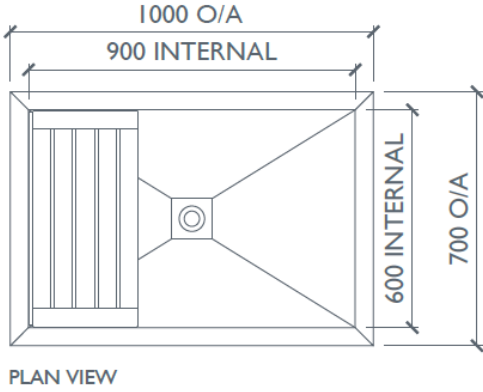

BATH - DEEP SINGLE •

PLAN VIEW

GEO DEEP SINGLE

STOOL PLAN

Deep soaking tub with one removable bench, and is supported on two adjustable bearers. Supplied with a stool for easier entry.

- Construction: Veneer, Agba Marine-Ply in Teak, Maple, Cedar, Oak or Walnut
- Finishes: Low-gloss Marine Lacquered
- Weight filled/empty: 461kg/83kg
- Total Volume: 378 litres
- Hardware/Fittings: Captive waste in polished/brushed Chrome, Copper, Brass, Gold, Nickel, [or click for colours](#)
- Low profile P-trap
- Care instructions: Click this [link](#) for our finishes and care instructions webpage

BATH - DEEP DOUBLE •

Deep soaking tub with two removable benches, and is supported on two adjustable bearers. Supplied with a stool for easier entry.

PLAN

SECTION

STOOL PLAN

- Construction: Veneer, Agba Marine-Ply in Teak, Maple, Cedar, Oak or Walnut
- Finishes: Low-gloss Marine Lacquered
- Weight filled/empty: 567kg/112kg
- Total Volume: 637 litres
- Hardware/Fittings: Captive waste in polished/brushed Chrome, Copper, Brass, Gold, Nickel, [or click for colours](#)
- Care instructions: Click this [link](#) for our finishes and care instructions webpage