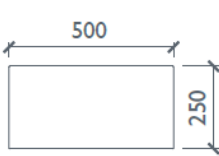

BATH - DEEP SINGLE •

PLAN VIEW

GEO DEEP SINGLE

STOOL PLAN

Deep soaking tub with one removable bench, and is supported on two adjustable bearers. Supplied with a stool for easier entry.

- Construction: Veneer, Agba Marine-Ply in Teak, Maple, Cedar, Oak or Walnut
- Finishes: Low-gloss Marine Lacquered
- Weight filled/empty: 461kg/83kg
- Total Volume: 378 litres
- Hardware/Fittings: Captive waste in polished/brushed Chrome, Copper, Brass, Gold, Nickel, [or click for colours](#)
- Low profile P-trap
- Care instructions: Click this [link](#) for our finishes and care instructions webpage

BATH - DEEP DOUBLE •

Deep soaking tub with two removable benches, and is supported on two adjustable bearers. Supplied with a stool for easier entry.

PLAN

SECTION

STOOL PLAN

- Construction: Veneer, Agba Marine-Ply in Teak, Maple, Cedar, Oak or Walnut
- Finishes: Low-gloss Marine Lacquered
- Weight filled/empty: 567kg/112kg
- Total Volume: 637 litres
- Hardware/Fittings: Captive waste in polished/brushed Chrome, Copper, Brass, Gold, Nickel, [or click for colours](#)
- Care instructions: Click this [link](#) for our finishes and care instructions webpage