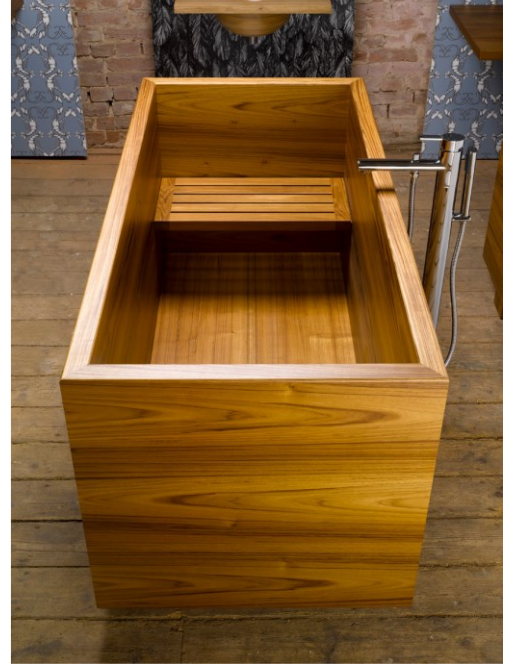

BATH - DEEP SINGLE •

PLAN VIEW

GEO DEEP SINGLE

STOOL PLAN

Deep soaking tub with one removable bench, and is supported on two adjustable bearers. Supplied with a stool for easier entry.

- Construction: Veneer, Agba Marine-Ply in Teak, Maple, Cedar, Oak or Walnut
- Finishes: Low-gloss Marine Lacquered
- Weight filled/empty: 461kg/83kg
- Total Volume: 378 litres
- Hardware/Fittings: Captive waste in polished/brushed Chrome, Copper, Brass, Gold, Nickel, [or click for colours](#)
- Low profile P-trap
- Care instructions: Click this [link](#) for our finishes and care instructions webpage

BATH - DEEP DOUBLE •

Deep soaking tub with two removable benches, and is supported on two adjustable bearers. Supplied with a stool for easier entry.

PLAN

SECTION

STOOL PLAN

- Construction: Veneer, Agba Marine-Ply in Teak, Maple, Cedar, Oak or Walnut
- Finishes: Low-gloss Marine Lacquered
- Weight filled/empty: 567kg/112kg
- Total Volume: 637 litres
- Hardware/Fittings: Captive waste in polished/brushed Chrome, Copper, Brass, Gold, Nickel, [or click for colours](#)
- Care instructions: Click this [link](#) for our finishes and care instructions webpage