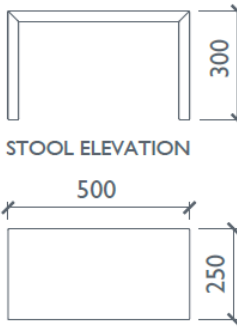

BATH - DEEP SINGLE •

PLAN VIEW

GEO DEEP SINGLE

STOOL PLAN

Deep soaking tub with one removable bench, and is supported on two adjustable bearers. Supplied with a stool for easier entry.

- Construction: Veneer, Agba Marine-Ply in Teak, Maple, Cedar, Oak or Walnut
- Finishes: Low-gloss Marine Lacquered
- Weight filled/empty: 461kg/83kg
- Total Volume: 378 litres
- Hardware/Fittings: Captive waste in polished/brushed Chrome, Copper, Brass, Gold, Nickel, [or click for colours](#)
- Low profile P-trap
- Care instructions: Click this [link](#) for our finishes and care instructions webpage

BATH - DEEP DOUBLE •

Deep soaking tub with two removable benches, and is supported on two adjustable bearers. Supplied with a stool for easier entry.

PLAN

SECTION

STOOL PLAN

- Construction: Veneer, Agba Marine-Ply in Teak, Maple, Cedar, Oak or Walnut
- Finishes: Low-gloss Marine Lacquered
- Weight filled/empty: 567kg/112kg
- Total Volume: 637 litres
- Hardware/Fittings: Captive waste in polished/brushed Chrome, Copper, Brass, Gold, Nickel, [or click for colours](#)
- Care instructions: Click this [link](#) for our finishes and care instructions webpage