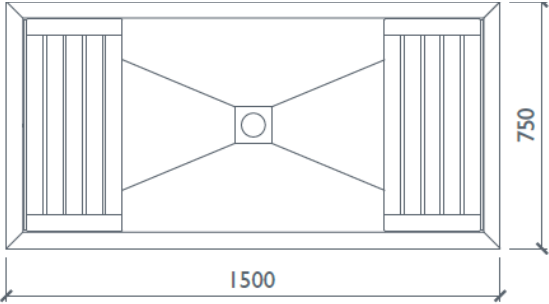

BATH - DEEP SINGLE •

PLAN VIEW

GEO DEEP SINGLE

STOOL PLAN

Deep soaking tub with one removable bench, and is supported on two adjustable bearers. Supplied with a stool for easier entry.

- Construction: Veneer, Agba Marine-Ply in Teak, Maple, Cedar, Oak or Walnut
- Finishes: Low-gloss Marine Lacquered
- Weight filled/empty: 461kg/83kg
- Total Volume: 378 litres
- Hardware/Fittings: Captive waste in polished/brushed Chrome, Copper, Brass, Gold, Nickel, [or click for colours](#)
- Low profile P-trap
- Care instructions: Click this [link](#) for our finishes and care instructions webpage

BATH - DEEP DOUBLE •

Deep soaking tub with two removable benches, and is supported on two adjustable bearers. Supplied with a stool for easier entry.

PLAN

SECTION

STOOL PLAN

- Construction: Veneer, Agba Marine-Ply in Teak, Maple, Cedar, Oak or Walnut
- Finishes: Low-gloss Marine Lacquered
- Weight filled/empty: 567kg/112kg
- Total Volume: 637 litres
- Hardware/Fittings: Captive waste in polished/brushed Chrome, Copper, Brass, Gold, Nickel, [or click for colours](#)
- Care instructions: Click this [link](#) for our finishes and care instructions webpage