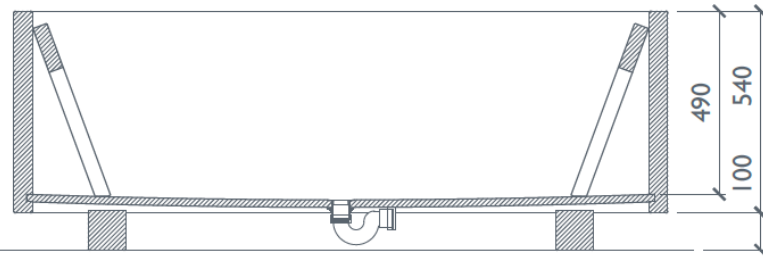

BATH - SINGLE •

The Geo bath has a removable back rest, and is supported on two adjustable bearers.

- Construction: Veneer, Agba Marine-Ply in Teak, Maple, Cedar, Oak or Walnut
- Finishes: Low-gloss Marine Lacquered
- Weight filled/empty: 552kg/88kg
- Total Volume: 455 litres
- Hardware/Fittings: Captive waste in polished/brushed Chrome, Copper, Brass, Gold, Nickel, [or click for colours](#)
- Care instructions: Click this [link](#) for our finishes and care instructions webpage

Geo

WILLIAM GARVEY FURNITURE MAKERS

BATH - DOUBLE •

PLAN

SECTION

The Geo bath has a removable back rest, and is supported on two adjustable bearers.

- Construction: Veneer, Agba Marine-Ply in Teak, Maple, Cedar, Oak or Walnut
- Finishes: Low-gloss Marine Lacquered
- Weight filled/empty: 662kg/96.5kg
- Total Volume: 566 litres
- Hardware/Fittings: Captive waste in polished/brushed Chrome, Copper, Brass, Gold, Nickel, [or click for colours](#)
- Care instructions: Click this [link](#) for our finishes and care instructions webpage