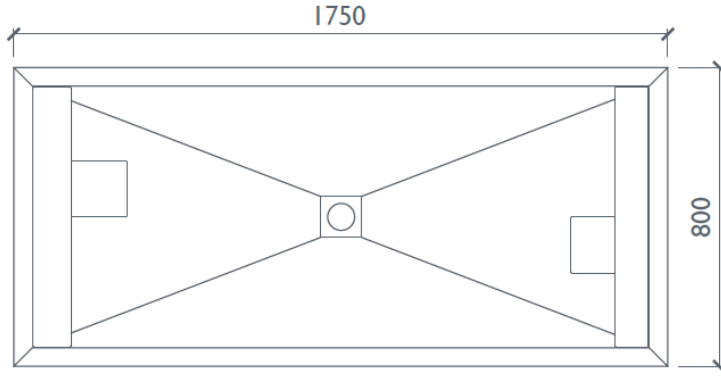

BATH - SINGLE •

The Geo bath has a removable back rest, and is supported on two adjustable bearers.

- Construction: Veneer, Agba Marine-Ply in Teak, Maple, Cedar, Oak or Walnut
- Finishes: Low-gloss Marine Lacquered
- Weight filled/empty: 552kg/88kg
- Total Volume: 455 litres
- Hardware/Fittings: Captive waste in polished/brushed Chrome, Copper, Brass, Gold, Nickel, [or click for colours](#)
- Care instructions: Click this [link](#) for our finishes and care instructions webpage

Geo

WILLIAM GARVEY FURNITURE MAKERS

BATH - DOUBLE •

PLAN

SECTION

The Geo bath has a removable back rest, and is supported on two adjustable bearers.

- Construction: Veneer, Agba Marine-Ply in Teak, Maple, Cedar, Oak or Walnut
- Finishes: Low-gloss Marine Lacquered
- Weight filled/empty: 662kg/96.5kg
- Total Volume: 566 litres
- Hardware/Fittings: Captive waste in polished/brushed Chrome, Copper, Brass, Gold, Nickel, [or click for colours](#)
- Care instructions: Click this [link](#) for our finishes and care instructions webpage