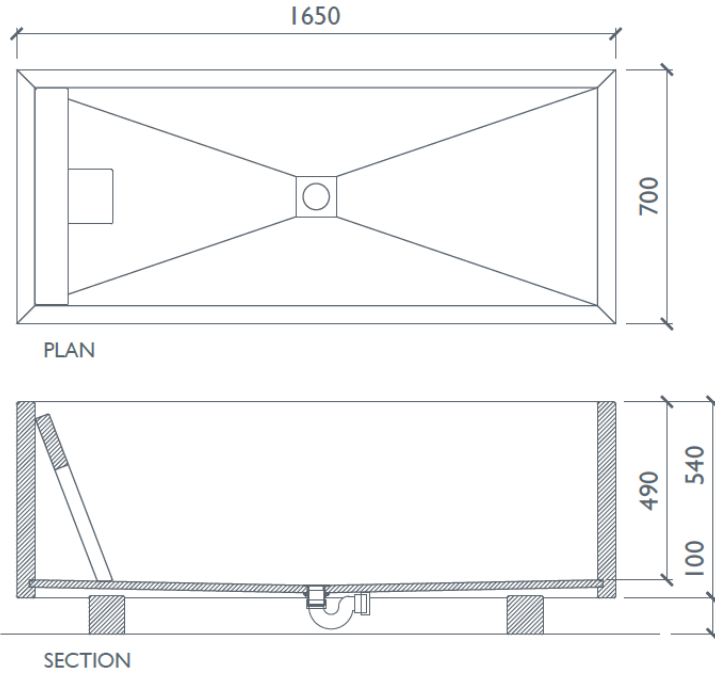

BATH - SINGLE •

The Geo bath has a removable back rest, and is supported on two adjustable bearers.

- Construction: Veneer, Agba Marine-Ply in Teak, Maple, Cedar, Oak or Walnut
- Finishes: Low-gloss Marine Lacquered
- Weight filled/empty: 552kg/88kg
- Total Volume: 455 litres
- Hardware/Fittings: Captive waste in polished/brushed Chrome, Copper, Brass, Gold, Nickel, [or click for colours](#)
- Care instructions: Click this [link](#) for our finishes and care instructions webpage

Geo

WILLIAM GARVEY FURNITURE MAKERS

BATH - DOUBLE •

PLAN

SECTION

The Geo bath has a removable back rest, and is supported on two adjustable bearers.

- Construction: Veneer, Agba Marine-Ply in Teak, Maple, Cedar, Oak or Walnut
- Finishes: Low-gloss Marine Lacquered
- Weight filled/empty: 662kg/96.5kg
- Total Volume: 566 litres
- Hardware/Fittings: Captive waste in polished/brushed Chrome, Copper, Brass, Gold, Nickel, [or click for colours](#)
- Care instructions: Click this [link](#) for our finishes and care instructions webpage