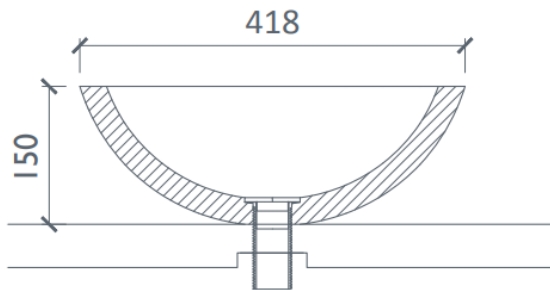

BASIN •

Turned, hemispherical solid teak basin for counter mounting.
Available in standard, shallow and bespoke dimensions.

SECTION SHALLOW BASIN

SECTION DEEP BASIN

- Construction: Solid teak
- Finishes: Low-gloss Marine Lacquered
- Hardware/Fittings: Chrome push operated waste
- Care instructions: Click this [link](#) for our finishes and care instructions webpage