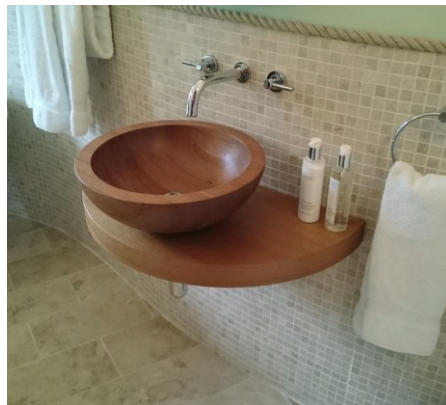

BASIN •

Turned, hemispherical solid teak basin for counter mounting.
Available in standard, shallow and bespoke dimensions.

SECTION SHALLOW BASIN

SECTION DEEP BASIN

- Construction: Solid teak
- Finishes: Low-gloss Marine Lacquered
- Hardware/Fittings: Chrome push operated waste
- Care instructions: Click this [link](#) for our finishes and care instructions webpage