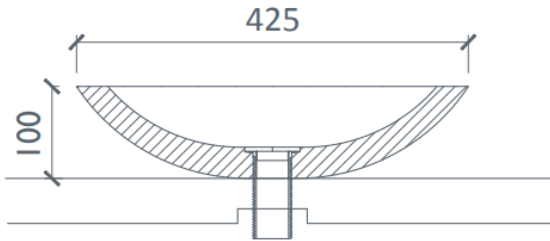

BASIN •

Turned, hemispherical solid teak basin for counter mounting.
Available in standard, shallow and bespoke dimensions.

SECTION SHALLOW BASIN

SECTION DEEP BASIN

- Construction: Solid teak
- Finishes: Low-gloss Marine Lacquered
- Hardware/Fittings: Chrome push operated waste
- Care instructions: Click this [link](#) for our finishes and care instructions webpage