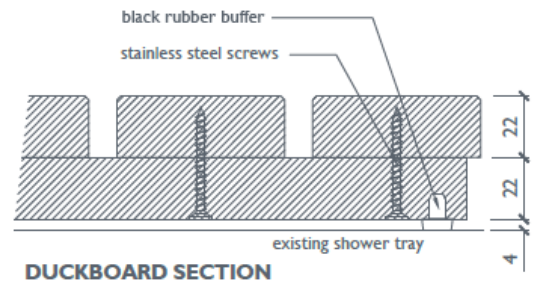

Solid timber duckboard supported on rubber buffers and adjustable feet, designed to be removable to facilitate cleaning. Made to bespoke dimensions.

Lacquered

Hotwash

Construction: Solid Timber: Teak, Oak, or Walnut  
Finishes: Low-gloss Non-slip Marine Lacquered, or Hotwash  
Care instructions: Click this [link](#) for our finishes and care instructions webpage