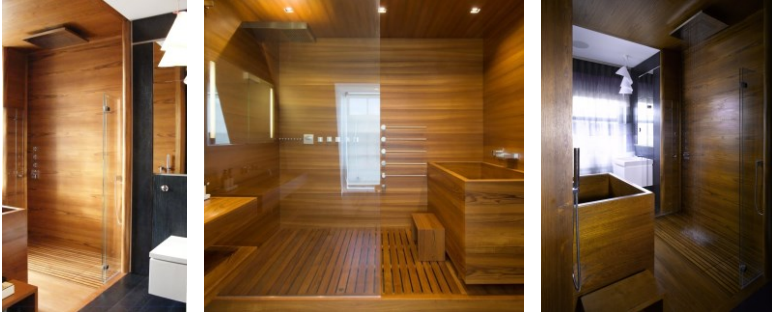

Construction: Veneer, Agba Marine-Ply in Teak, Oak, or Walnut
Finishes: Low-gloss Non-slip Marine Lacquered
Care instructions: Click this [link](#) for our finishes and care instructions webpage

Our products can be made to suit your designs, colours & specific sizes - please get in touch for a quote.

Images for indication only. Lighting and grain variations must be considered. Tints available, to match preferences.

T: +44 (0) 1404 841 430 | E: Info@williamgarvey.co.uk | A: Leyhill, Payhembury, Honiton, Devon EX14 3JG

© WILLIAM GARVEY LTD