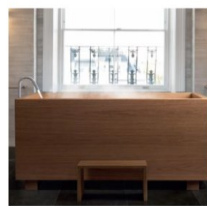

WILLIAM GARVEY FURNITURE MAKERS

DUCKBOARD •

Solid timber duckboard supported on rubber buffers and adjustable feet, designed to be removable to facilitate cleaning. Made to bespoke dimensions.

Construction: Solid Timber: Teak, Oak, or Walnut
Finishes: Low-gloss Non-slip Marine Lacquered, or Hotwash
Care instructions: Click this [link](#) for our finishes and care instructions webpage

Our products can be made to suit your designs, colours & specific sizes - please get in touch for a quote.

OAK

Images for indication only. Lighting and grain variations must be considered. Tints available, to match preferences.

T: +44 (0) 1404 841 430 | E: Info@williamgarvey.co.uk | A: Leyhill, Payhembury, Honiton, Devon EX14 3JG

© WILLIAM GARVEY LTD