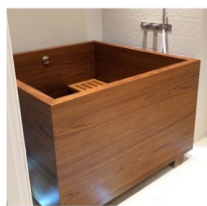

WILLIAM GARVEY FURNITURE MAKERS

DUCKBOARD •

Solid timber duckboard supported on rubber buffers and adjustable feet, designed to be removable to facilitate cleaning. Made to bespoke dimensions.

Construction: Solid Timber: Teak, Oak, or Walnut
Finishes: Low-gloss Non-slip Marine Lacquered, or Hotwash
Care instructions: Click this [link](#) for our finishes and care instructions webpage

Our products can be made to suit your designs, colours & specific sizes - please get in touch for a quote.

TEAK

Images for indication only. Lighting and grain variations must be considered. Tints available, to match preferences.

T: +44 (0) 1404 841 430 | E: Info@williamgarvey.co.uk | A: Leyhill, Payhembury, Honiton, Devon EX14 3JG

© WILLIAM GARVEY LTD