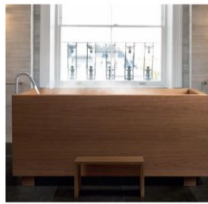

WILLIAM GARVEY FURNITURE MAKERS

SHOWER TRAY •

Teak shower tray. Waste can be set above or below floor level.
Made to bespoke dimensions.

Construction: Veneer, Agba Marine-Ply in Teak, Oak, or Walnut
Finishes: Low-gloss Non-slip Marine Lacquered
Care instructions: Click this [link](#) for our finishes and care instructions webpage

Our products can be made to suit your designs, colours & specific sizes - please get in touch for a quote.

OAK

Images for indication only. Lighting and grain variations must be considered. Tints available, to match preferences.

T: +44 (0) 1404 841 430 | E: Info@williamgarvey.co.uk | A: Leyhill, Payhembury, Honiton, Devon EX14 3JG

© WILLIAM GARVEY LTD