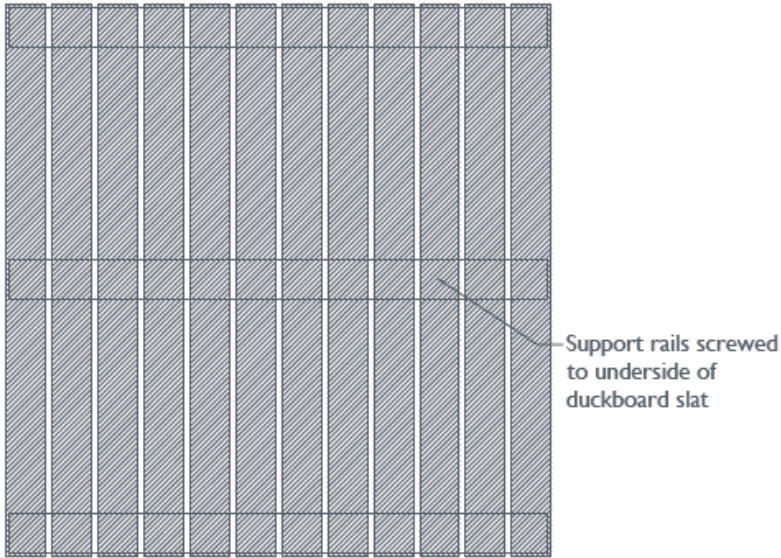

Solid timber duckboard supported on rubber buffers and adjustable feet, designed to be removable to facilitate cleaning. Made to bespoke dimensions.

Lacquered

Hotwash

Construction: Solid Timber: Teak, Oak, or Walnut  
Finishes: Low-gloss Non-slip Marine Lacquered, or Hotwash  
Care instructions: Click this [link](#) for our finishes and care instructions webpage