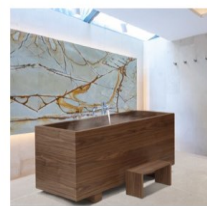

WILLIAM GARVEY FURNITURE MAKERS

SHOWER TRAY •

Teak shower tray. Waste can be set above or below floor level.  
Made to bespoke dimensions.

SECTION SHOWING WASTE SET IN FLOOR (HANSGROVE RAINDRAIN 90 XXL)  
\*This is the shallowest shower tray we can make

Solid timber duckboard supported on rubber buffers and adjustable feet, designed to be removable to facilitate cleaning. Made to bespoke dimensions.

Lacquered

Hotwash

Construction: Solid Timber: Teak, Oak, or Walnut  
Finishes: Low-gloss Non-slip Marine Lacquered, or Hotwash  
Care instructions: Click this [link](#) for our finishes and care instructions webpage

Our products can be made to suit your designs, colours & specific sizes - please get in touch for a quote.

TEAK

BLEACHED TEAK

OAK

WALNUT

Images for indication only. Lighting and grain variations must be considered. Tints available, to match preferences.