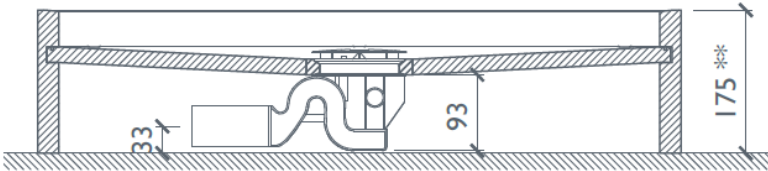

SECTION SHOWING WASTE ABOVE FLOOR (HANSGROVE RAINDRAIN 90 XXL)
**This is the minimum tray height for the waste to travel above FFL