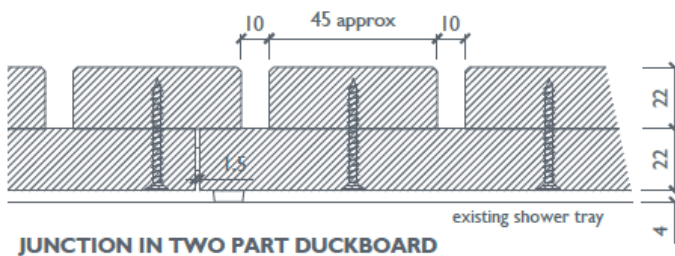

Solid timber duckboard supported on rubber buffers and adjustable feet, designed to be removable to facilitate cleaning. Made to bespoke dimensions.

Lacquered

Hotwash

Construction: Solid Timber: Teak, Oak, or Walnut  
Finishes: Low-gloss Non-slip Marine Lacquered, or Hotwash  
Care instructions: Click this [link](#) for our finishes and care instructions webpage