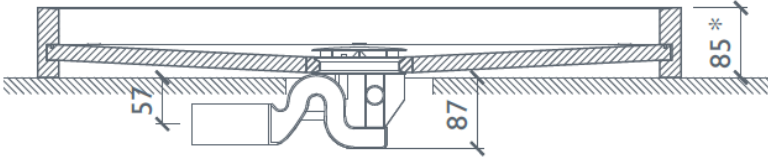

SHOWER TRAY •

Teak shower tray. Waste can be set above or below floor level.
Made to bespoke dimensions.

SECTION SHOWING WASTE SET IN FLOOR (HANSGROVE RAINDRAIN 90 XXL)
*This is the shallowest shower tray we can make