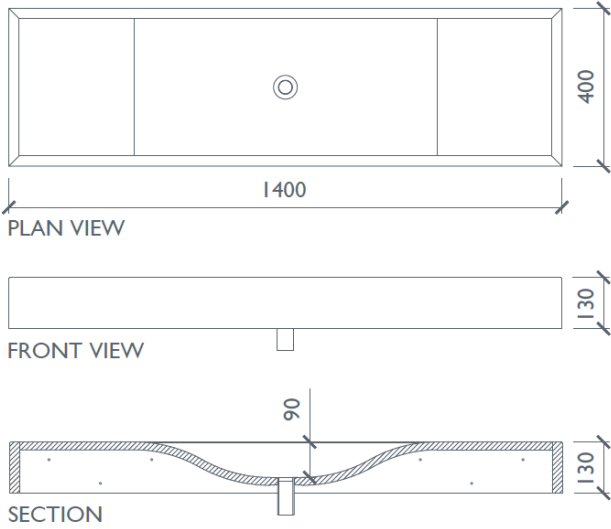

WILLIAM GARVEY FURNITURE MAKERS

Wave

T: +44 (0) 1404 841 430 | E: Info@williamgarvey.co.uk | A: Leyhill, Payhembury, Honiton, Devon EX14 3JG

© WILLIAM GARVEY LTD

WAVE202304

LONG WAVE BASIN •

Rectangular wall or counter mounted teak basin with shaped base.
Pictured with a complimentary shelf under.