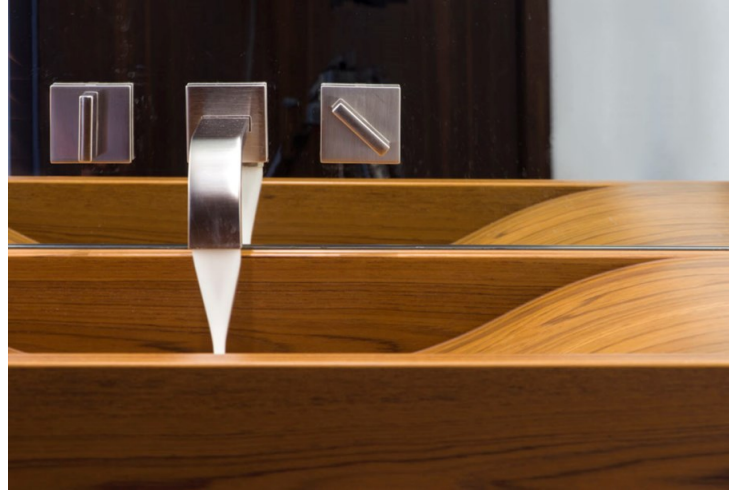

SHORT WAVE BASIN •

Rectangular wall or counter mounted teak basin with shaped base.
Pictured with a complimentary shelf under.

PLAN VIEW

FRONT VIEW

SECTION

Construction: Veneer, Agba Marine-Ply in Teak, Maple, Cedar, Oak or Walnut
 Finishes: Low-gloss Marine Lacquered
 Hardware/Fittings: Chrome push operated waste
 Care instructions: Click this [link](#) for our finishes and care instructions webpage