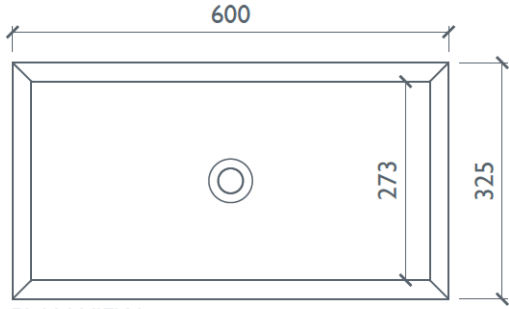

SHORT WAVE BASIN •

Rectangular wall or counter mounted teak basin with shaped base.
Pictured with a complimentary shelf under.

PLAN VIEW

FRONT VIEW

SECTION

Construction: Veneer, Agba Marine-Ply in Teak, Maple, Cedar, Oak or Walnut
 Finishes: Low-gloss Marine Lacquered
 Hardware/Fittings: Chrome push operated waste
 Care instructions: Click this [link](#) for our finishes and care instructions webpage