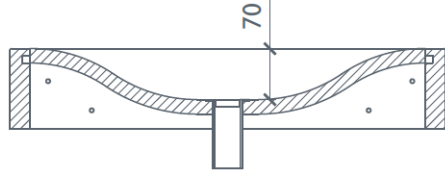

SHORT WAVE BASIN •

Rectangular wall or counter mounted teak basin with shaped base.
Pictured with a complimentary shelf under.

PLAN VIEW

FRONT VIEW

SECTION

Construction: Veneer, Agba Marine-Ply in Teak, Maple, Cedar, Oak or Walnut
 Finishes: Low-gloss Marine Lacquered
 Hardware/Fittings: Chrome push operated waste
 Care instructions: Click this [link](#) for our finishes and care instructions webpage