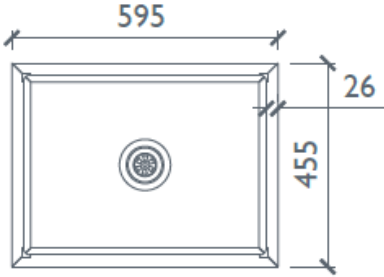

SINK •

Kitchen sink,

with a slightly concave base.

BELFAST

DOUBLE

SINGLE

TYPICAL SECTION

Construction: Veneer, Agba Marine-Ply in Teak, Maple, Cedar*, Oak or Walnut
 Finishes: Oil
 Fittings: Stainless steel basket strainer (various finishes available)
 Care instructions: Click this [link](#) for our finishes and care instructions webpage