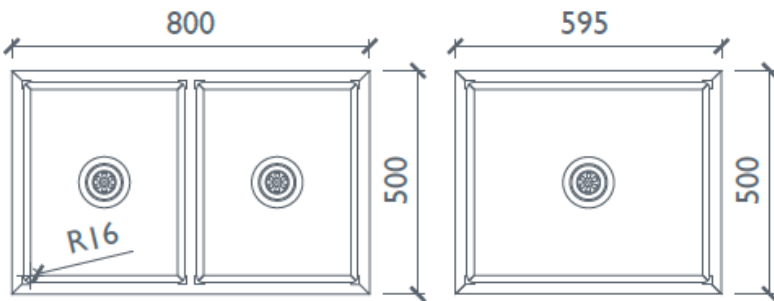

SINK •

Kitchen sink,

with a slightly concave base.

BELFAST

DOUBLE

SINGLE

TYPICAL SECTION

Construction: Veneer, Agba Marine-Ply in Teak, Maple, Cedar*, Oak or Walnut
 Finishes: Oil
 Fittings: Stainless steel basket strainer (various finishes available)
 Care instructions: Click this [link](#) for our finishes and care instructions webpage

Our products can be made to suit your designs, colours & specific sizes | Please get in touch for a quote.

* Cedar subject to 5% surcharge

Images for indication only | Lighting and grain variations must be considered | Tints available, to match preferences.