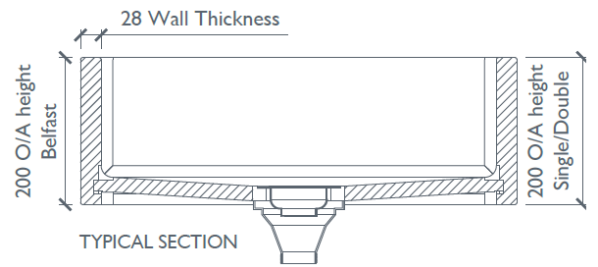

SINK •

Kitchen sink,

with a slightly concave base.

BELFAST

DOUBLE

SINGLE

TYPICAL SECTION

Construction: Veneer, Agba Marine-Ply in Teak, Maple, Cedar*, Oak or Walnut
 Finishes: Oil
 Fittings: Stainless steel basket strainer (various finishes available)
 Care instructions: Click this [link](#) for our finishes and care instructions webpage