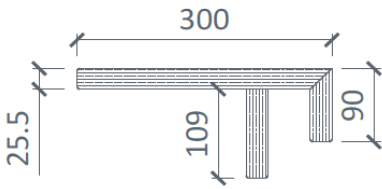

SHELF •

LARGE BATH SHELF

SMALL BATH SHELF

Large - Removable suspended shelf with two storage areas.

Small - Removable cantilevered shelf.

Construction: Veneer, Agba Marine-Ply in Teak, Maple, Cedar*, Oak or Walnut
Finishes: Matt High Performance Lacquer
Care instructions: Click this [link](#) for our finishes and care instructions webpage