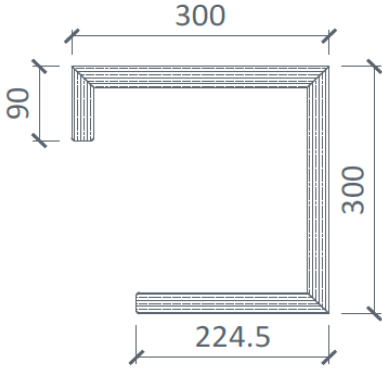

SHELF •

LARGE BATH SHELF

SMALL BATH SHELF

Large - Removable suspended shelf with two storage areas.

Small - Removable cantilevered shelf.

Construction: Veneer, Agba Marine-Ply in Teak, Maple, Cedar*, Oak or Walnut
Finishes: Matt High Performance Lacquer
Care instructions: Click this [link](#) for our finishes and care instructions webpage