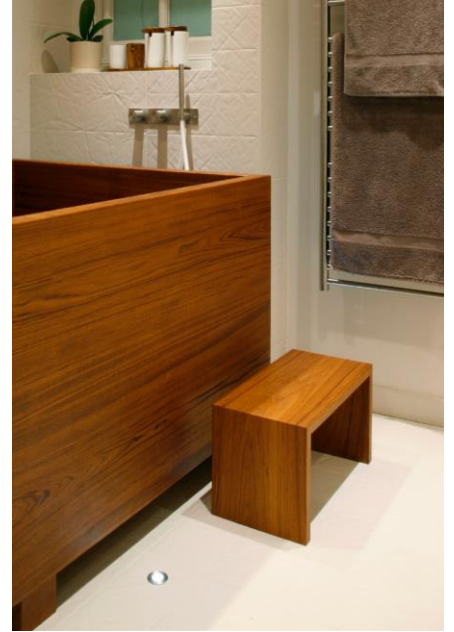

STOOL •

STOOL PLAN

STOOL ELEVATION

SIDE VIEW

Stool, available separately or supplied with the Deep GEO Baths for easier entry.

Construction: Veneer, Agba Marine-Ply in Teak, Oak, Maple, Cedar* or Walnut
 Finishes: Matt High Performance Lacquer
 Care instructions: Click this [link](#) for our finishes and care instructions webpage

Our products can be made to suit your designs, colours & specific sizes | Please get in touch for a quote.

* Cedar- subject to 5% surcharge

Images for indication only | Lighting and grain variations must be considered | Tints and colour matching available.

SHELF •

LARGE BATH SHELF

SMALL BATH SHELF

Large - Removable suspended shelf with two storage areas.

Small - Removable cantilevered shelf.

Construction: Veneer, Agba Marine-Ply in Teak, Maple, Cedar*, Oak or Walnut
Finishes: Matt High Performance Lacquer
Care instructions: Click this [link](#) for our finishes and care instructions webpage