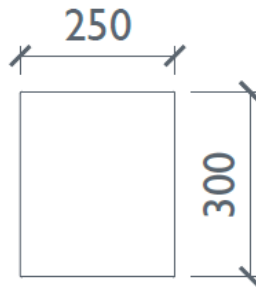

STOOL •

STOOL PLAN

STOOL ELEVATION

SIDE VIEW

Stool, available separately or supplied with the Deep GEO Baths for easier entry.

Construction: Veneer, Agba Marine-Ply in Teak, Oak, Maple, Cedar* or Walnut
 Finishes: Matt High Performance Lacquer
 Care instructions: Click this [link](#) for our finishes and care instructions webpage