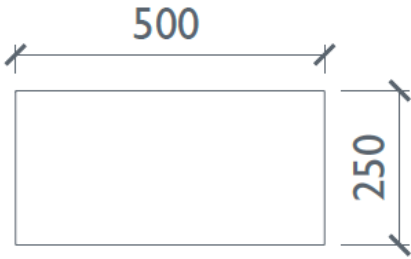

STOOL •

STOOL PLAN