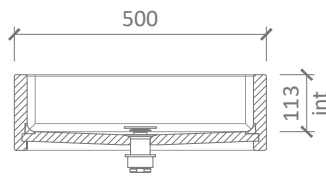

WILLIAM GARVEY

GEO BASIN - COUNTERTOP

Rectangular countertop basin with a slightly concave base.

TECHNICAL

SECTIONS

DATA

- Materials: ..... Agba plywood veneered in teak, maple, cedar, oak or walnut
- Finish: ..... High performance matt lacquer
- Fittings: ..... Polished chrome push operated waste or [contact us for options](#)
- Care guide: ..... Click this [link](#) for our finishes and care guide

MATERIALS

Most elements of our products can be made to suit your designs & all can be made to specific sizes. Please get in touch for a quote.