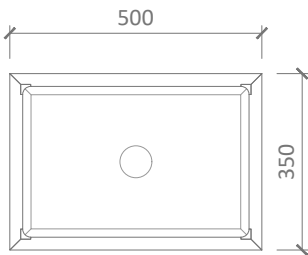

WILLIAM GARVEY

GEO BASIN - COUNTERTOP

Rectangular countertop basin with a slightly concave base.

TECHNICAL

PLAN