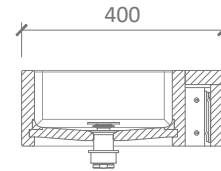

DATA

- Materials: ..... Agba plywood veneered in teak, maple, cedar, oak or walnut
- Finish: ..... High performance matt lacquer
- Fittings: ..... Polished chrome push operated waste or [contact us for options](#)
  (Overflows are custom components)
- Care guide: ..... Click this [link](#) for our finishes and care guide