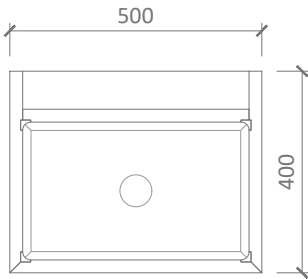

WILLIAM GARVEY

GEO BASIN - WALL MOUNTED

WILLIAM GARVEY

GEO BASIN - WALL MOUNTED

Rectangular wall mounted basin with a slightly concave base.

TECHNICAL

PLAN

FRONT ELEVATION