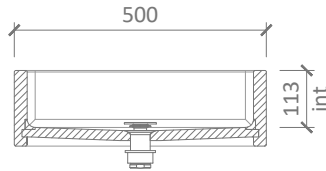

WILLIAM GARVEY

GEO BASIN - WALL MOUNTED

WILLIAM GARVEY

GEO BASIN - WALL MOUNTED

Rectangular wall mounted basin with a slightly concave base.

TECHNICAL

PLAN

FRONT ELEVATION