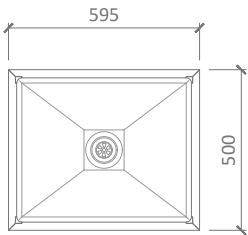

WILLIAM GARVEY

GEO SINKS

WILLIAM GARVEY

GEO SINKS

Single or double sink with a slightly concave base.

TECHNICAL

PLAN - SINGLE

PLAN - DOUBLE

FRONT ELEVATION - SINGLE

FRONT ELEVATION - DOUBLE

TYPICAL SECTION

DATA

Materials: Agba plywood veneered in teak or walnut

Finishes: Oil or hotwash

Fittings: Polished chrome waste basket strainer or [contact us for options](#)
(Overflows are custom components)