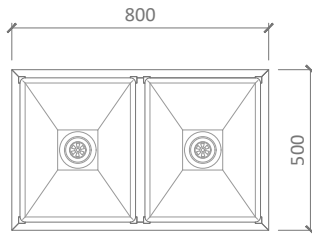

WILLIAM GARVEY

GEO SINKS

WILLIAM GARVEY

GEO SINKS

Single or double sink with a slightly concave base.

TECHNICAL

PLAN - SINGLE

PLAN - DOUBLE

FRONT ELEVATION - SINGLE

FRONT ELEVATION - DOUBLE

TYPICAL SECTION

DATA

Materials: Agba plywood veneered in teak or walnut

Finishes: Oil or hotwash

Fittings: Polished chrome waste basket strainer or [contact us for options](#)
(Overflows are custom components)