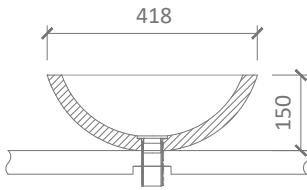

WILLIAM GARVEY

HELIO BASINS

WILLIAM GARVEY

HELIO BASINS

Turned, dished countertop basin. Available in shallow or deep.

TECHNICAL

SECTION - SHALLOW BASIN

SECTION - DEEP BASIN