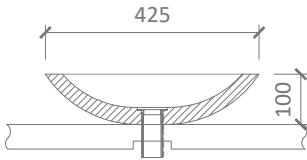

WILLIAM GARVEY

HELIO BASINS

WILLIAM GARVEY

HELIO BASINS

Turned, dished countertop basin. Available in shallow or deep.

TECHNICAL

SECTION - SHALLOW BASIN

SECTION - DEEP BASIN