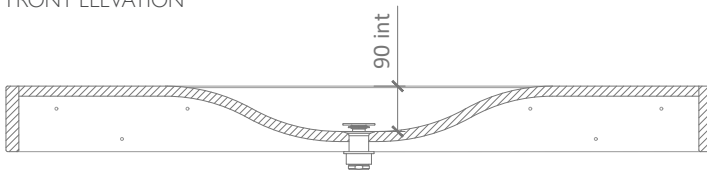

WILLIAM GARVEY

LONG WAVE BASIN

WILLIAM GARVEY

LONG WAVE BASIN

Rectangular wall mounted or countertop basin with shaped base. Shelf under basin not included as standard.

TECHNICAL

PLAN

FRONT ELEVATION