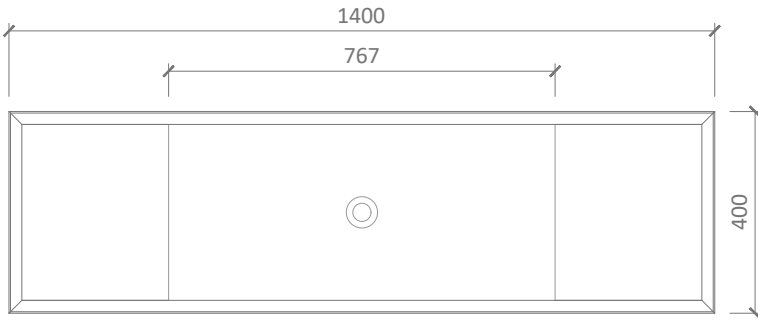

WILLIAM GARVEY

LONG WAVE BASIN

WILLIAM GARVEY

LONG WAVE BASIN

Rectangular wall mounted or countertop basin with shaped base. Shelf under basin not included as standard.

TECHNICAL

PLAN

FRONT ELEVATION