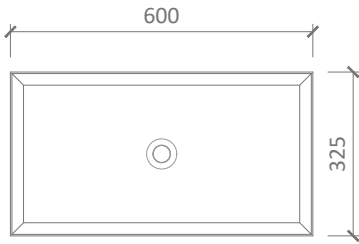

WILLIAM GARVEY

SHORT WAVE BASIN

Rectangular wall mounted or countertop basin with shaped base.

TECHNICAL

PLAN