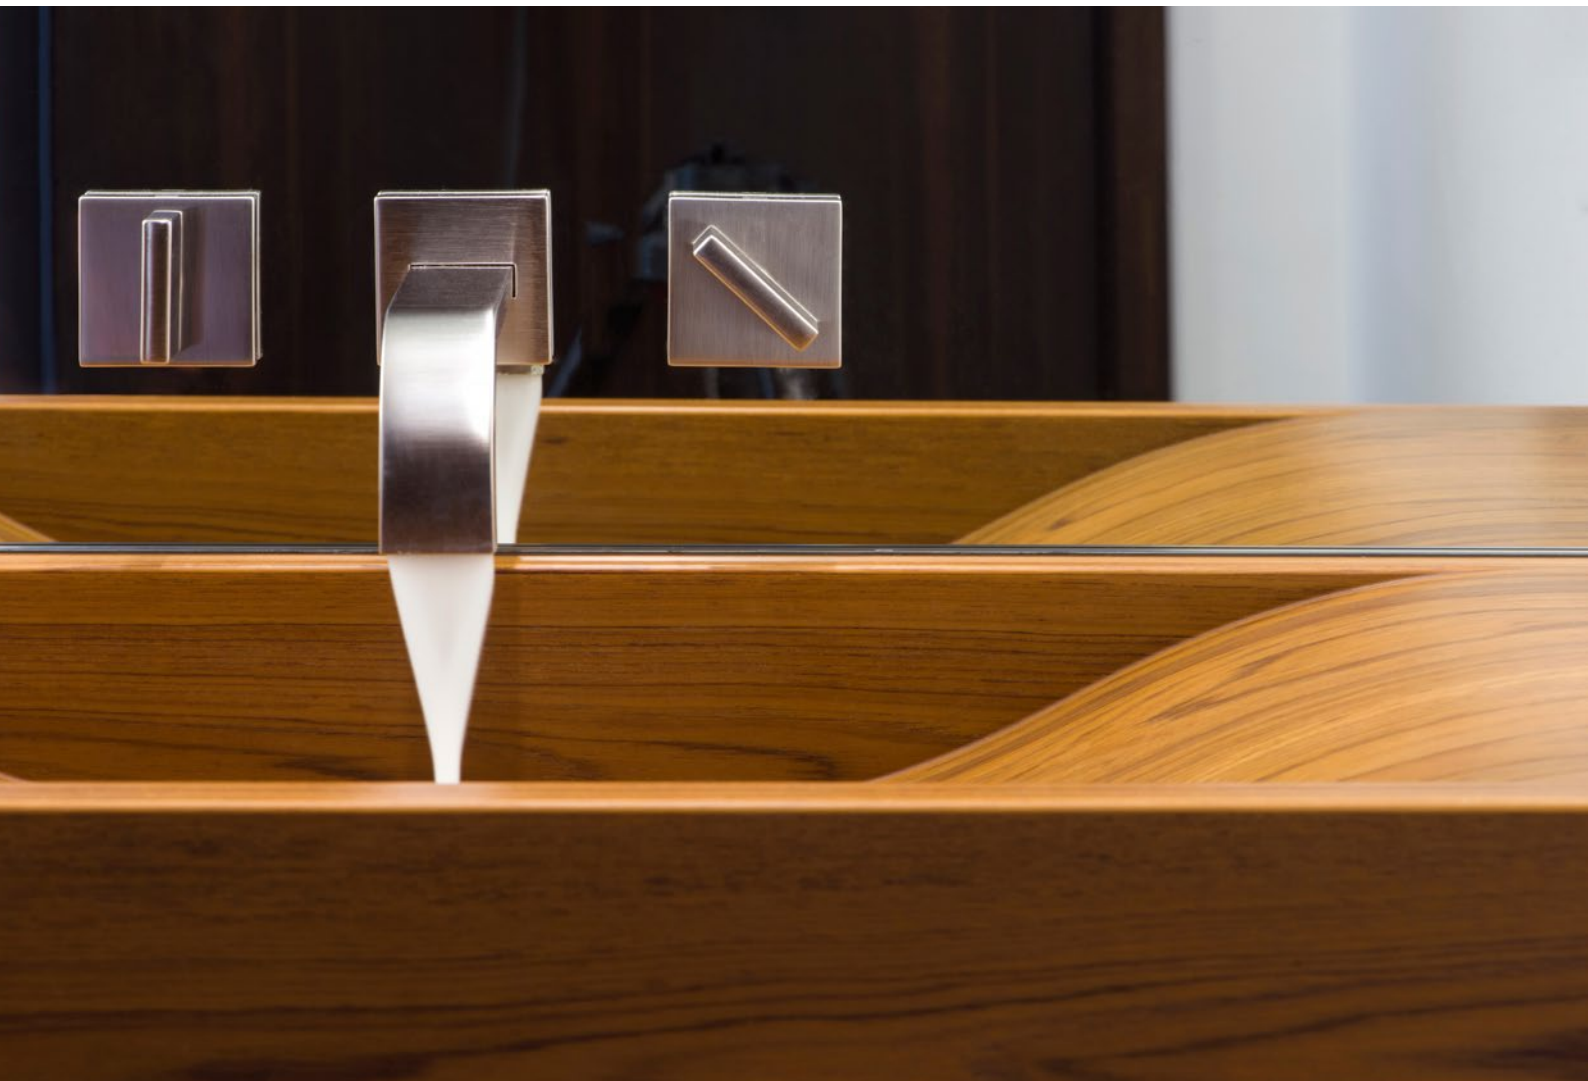

WILLIAM GARVEY

SHORT WAVE BASIN

## SHORT WAVE BASIN

Rectangular wall mounted or countertop basin with shaped base.